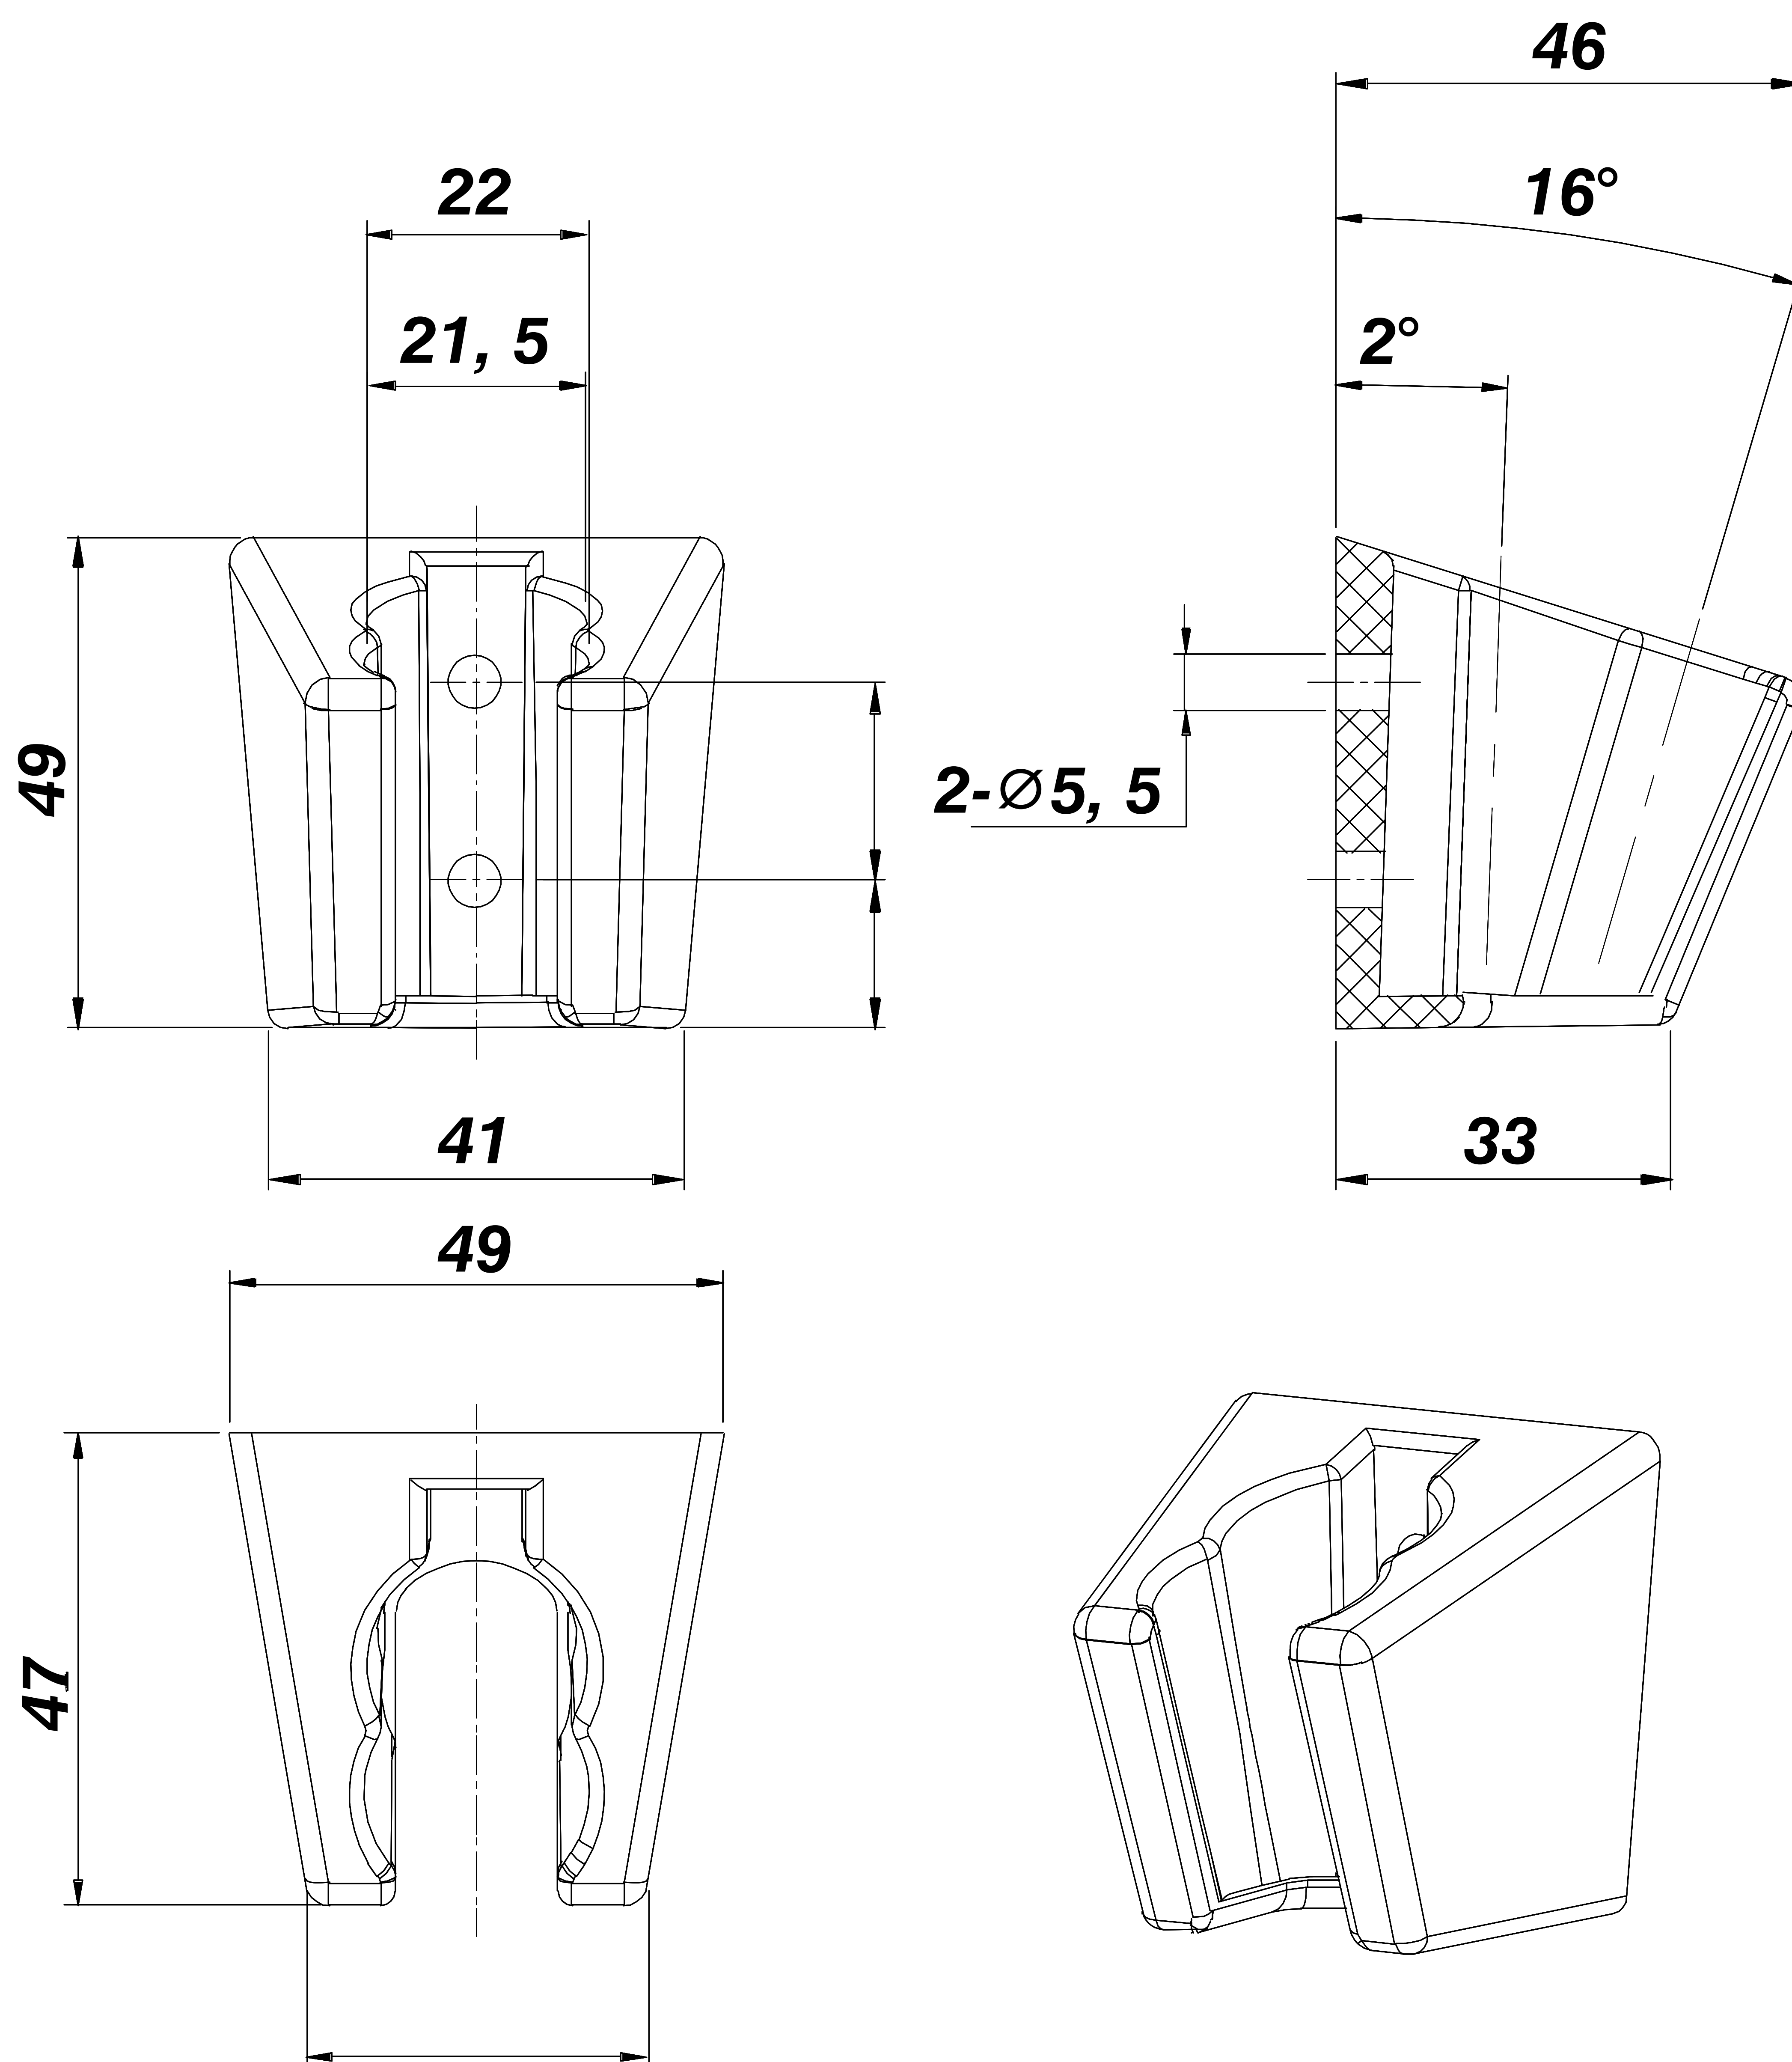

ABS Wall Hook

Product Code : **28088**

Technical Drawing

All dimension are in **mm**